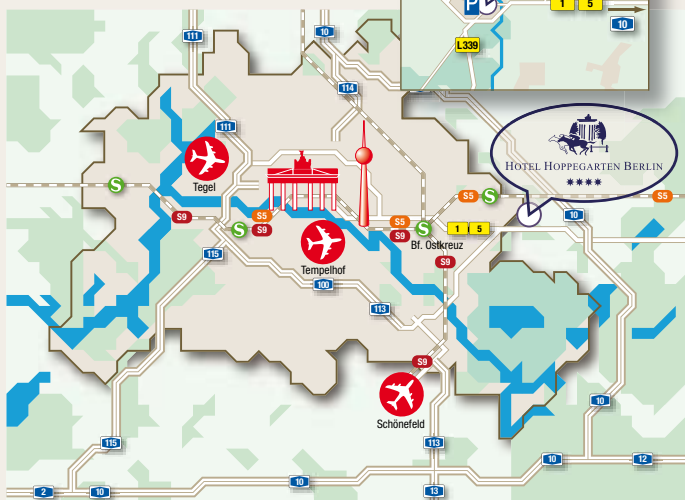

## Approach

### By car

A10 (Berliner Ring), turn off Nr. 4 – Berlin Hellersdorf, on the B1/5 towards Berlin, after 6 km you will arrive the crossing “Berliner Straße” and “Köpenicker Straße”, turn right in the “Köpenicker Straße”

### By train

Main train station and change on to the S5 towards “Straußberg Nord”, get off at “Birkenstein” or “Hoppegarten” and take the bus.